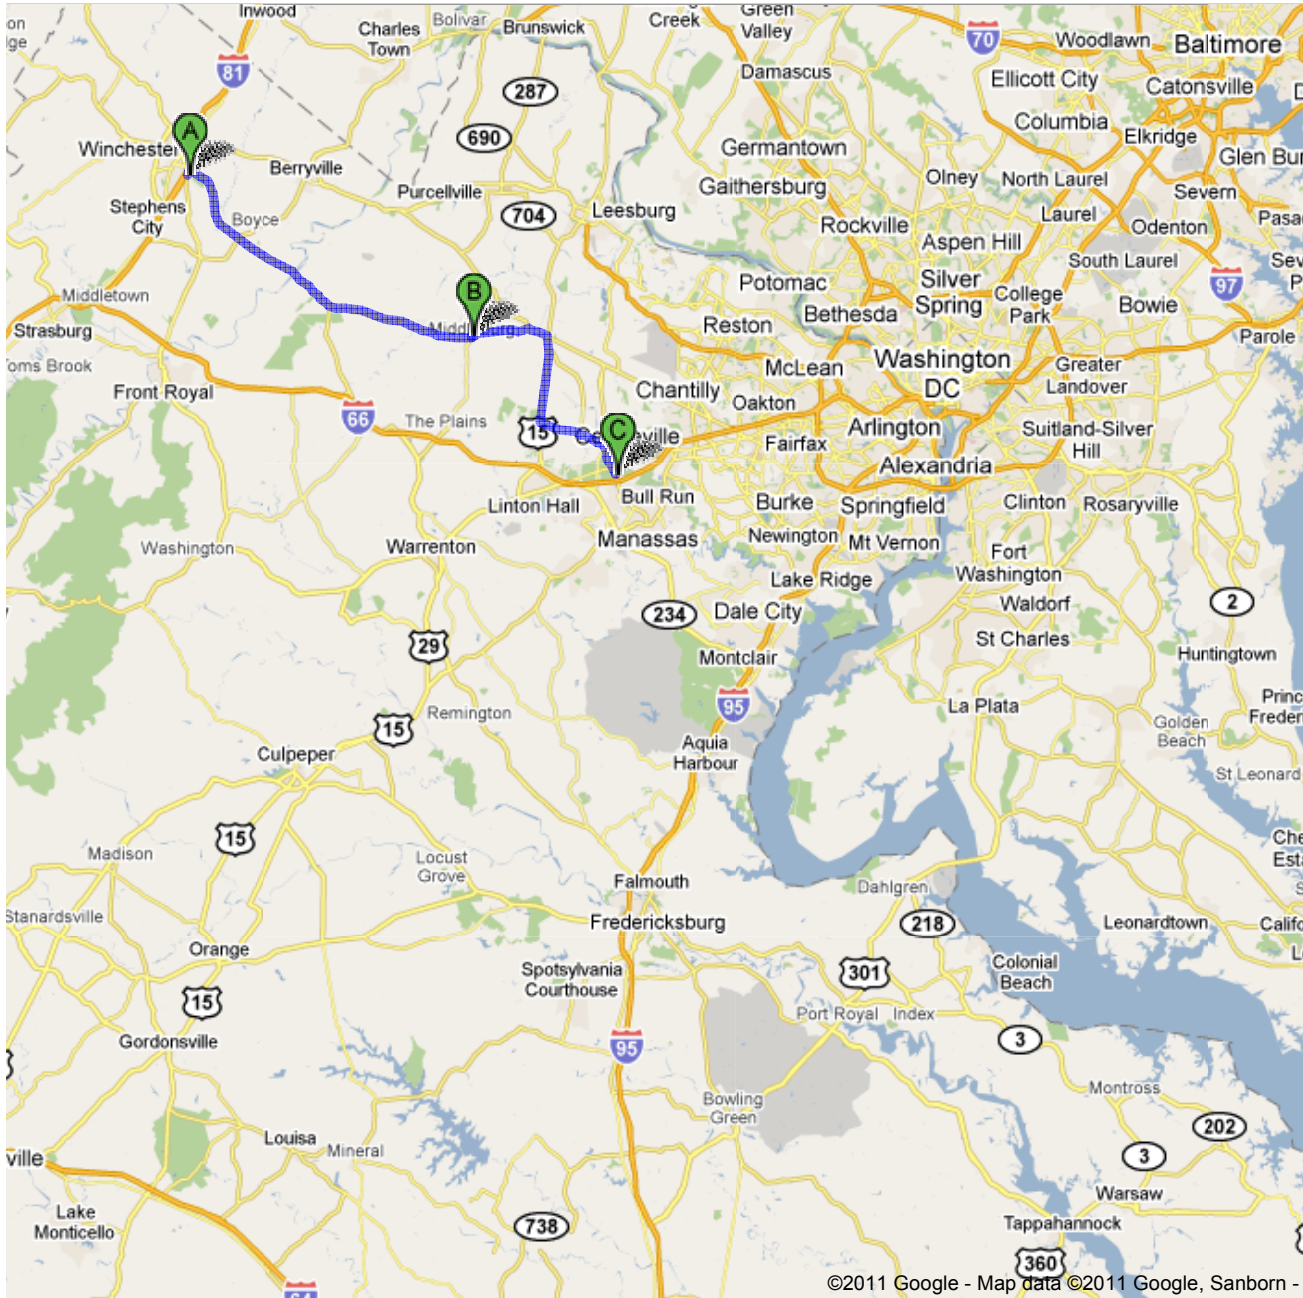

**Directions to Manassas National Battlefield**

6511 Sudley Road, Manassas, VA 20109-2358 - (703) 361-1339

**50.1 mi – about 1 hour 8 mins**

**Save trees. Go green!**

Download Google Maps on your phone at [google.com/gmm](http://google.com/gmm)

©2011 Google - Map data ©2011 Google, Sanborn -